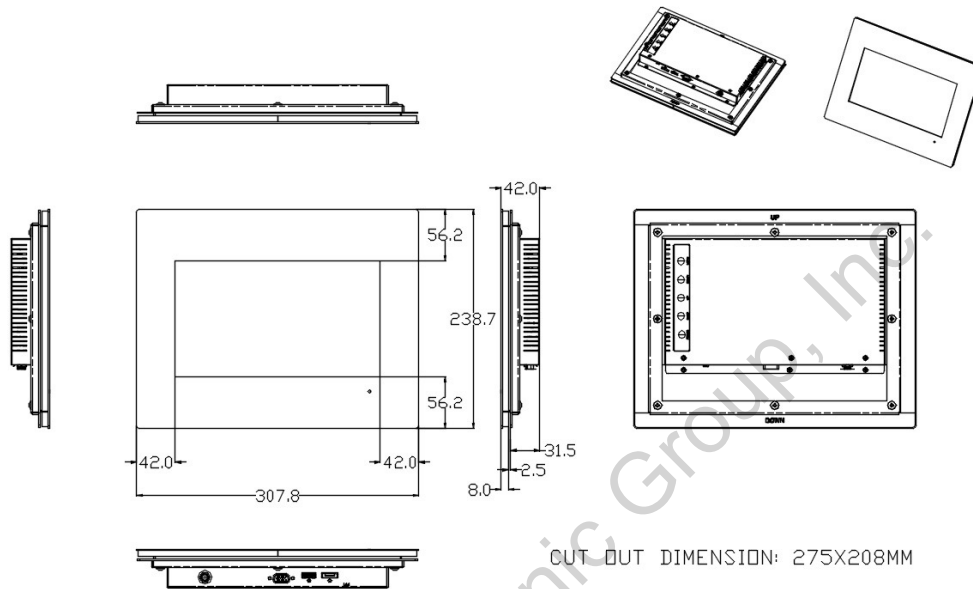

The SRMWP-10.1R-24 Sunlight Readable monitors with waterproof panel-mount enclosure are designed for use in direct bright sunlight, or other high ambient light environments. The 1,000 nits of brightness ensure bright, crystal-clear images. The stainless steel panel-mount enclosure enables you to flush mount it into walls, dashboards, kiosks and machinery. The NEMA 4X front face ensures resistance to water. The SRMWP-10.1R-24 is ideal for use in outdoor kiosks, on ships, for digital signage, industrial control systems, outdoor advertising, military systems, sport stadiums, and more.

Specifications	
<b>MODEL</b>	<b>SRMWP-10.1R-24</b>
<b>LCD Panel</b>	10.1" Color LCD; LED Backlights
<b>Display Resolution</b>	1024 x 600
<b>Viewable Area</b>	8.76" (W) x 4.9" (H) (222.72 x 125.28mm)
<b>Pixel Pitch</b>	.2175 x .2088mm
<b>Display Colors</b>	16:7M
<b>Aspect Ratio</b>	16:9
<b>Brightness</b>	1,000 nits
<b>Contrast Ratio</b>	500:1
<b>Viewing Angle</b>	140°(H) x 120°(V)
<b>Response Time</b>	16 ms
<b>Control</b>	OSD (On-Screen Display) via Rear Pushbuttons
<b>Video Inputs</b>	VGA, HDMI, DisplayPort
<b>Power Requirement</b>	12-24 VDC (with Locking Power Pigtail)
<b>Power Consumption</b>	13W
<b>Enclosure</b>	NEMA 4X Stainless Steel Panel-Mount with Rear Clamp
<b>Operating Temperature</b>	14° to 140° F (-10° to +60° C)
<b>Humidity</b>	5-90% RH
<b>Shock</b>	50G Half-sine
<b>Vibration</b>	1.5G RMS 10-200Hz
<b>Dimensions</b>	See Drawing on Reverse Side
<b>Weight</b>	TBD
<b>Warranty</b>	3 Years

#### Dimensions: