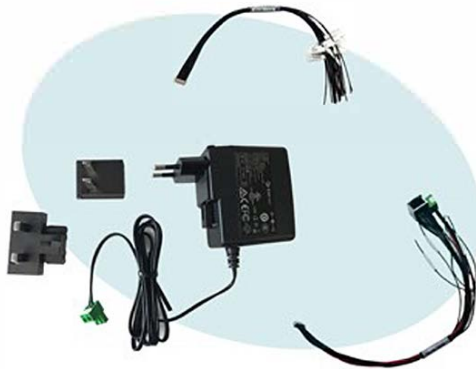

# ATOMAS-MINI-DUAL-ACC-KIT

OEM IP Video

## Accessory kit for ATOMAS-MINI-DUAL

The ATOMAS-MINI-DUAL-ACC-KIT is the ideal accessory kit to get you started with your ATOMAS-MINI-DUAL design. It includes a universal AC/DC power supply as well as ready to use cables for network, power, audio, serial communications and I/O.

### Product Design Made Easy

The ATOMAS-MINI-DUAL-ACC-KIT simplifies ATOMAS module evaluation and testing by providing everything you need to power up the module, get network connectivity and get you to a working state in a matter of seconds.

### Features

- Compatible with all ATOMAS-MINI-DUAL models
- Includes a universal AC/DC power supply
- Cables for network, power, audio, serial & I/O