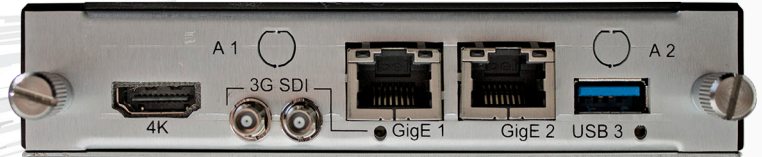

HE265-DEC

4K Ultra HD Video Decoder

4K DECODING

H.265
H.264

VIDEO COMPRESSION

COMPACT DESIGN

EASY-TO-USE CONTROLS

VIDEO DECODING

Interfaces	1x 4K HDMI Output 2x GigE HDMI 1.4B Output 2 x 3G-SDI Output
Supported Resolutions	HD resolutions up to 2160p30 (4K UHD), 1080p30, 1080p/i at 60fps and 720p60
Video Codecs	MPEG-2, H.265 & H.264*
Input Formats	UDP/TSRTP, SRT, RTMP, HLS, Zixi, RTSP Client
Output Formats	UDP, RTP, SRT, RTMP Client, Zixi
Video Frame Rates (HD)	25p, 29.97p, 30p, 50p, 59.94p and 60p @ 720p 24p, 25p, 29.97p, 30p, 50p, 59.94p and 60p @ 1080p 50i, 59.94i and 60i @ 1080i
Video Frame Rates (UHD)	23.98p, 24p, 25p, 29.97p and 30p @ 2160p
Closed Captions	EIA708, DUP EN on screen display 300743

AUDIO DECODING

Audio Codecs	MPEG12, AAC-LC, Dolby Digital Passthrough
--------------	---

SPECIFICATIONS

Dimensions	260 x 130 x 27 mm (10.2 x 5 x 1 in)
Weight	586 g (1.30 lb)

OTHER

Additional Interfaces	1x USB 2.0, 1x USB 3.0
Software Control	HTTP-Based GUI: Configuration and Software Update MUSB: Configuration

USE CASE

Z3Cam-4K

HE265-DEC

2160p30

*Up to 1080p60 only

Copyright 2018 Z3 Technology, LLC. ZEUS is a registered trademark of Z3 Technology, LLC. Sony is a registered trademark of Sony Corporation. All content subject to change without notice.