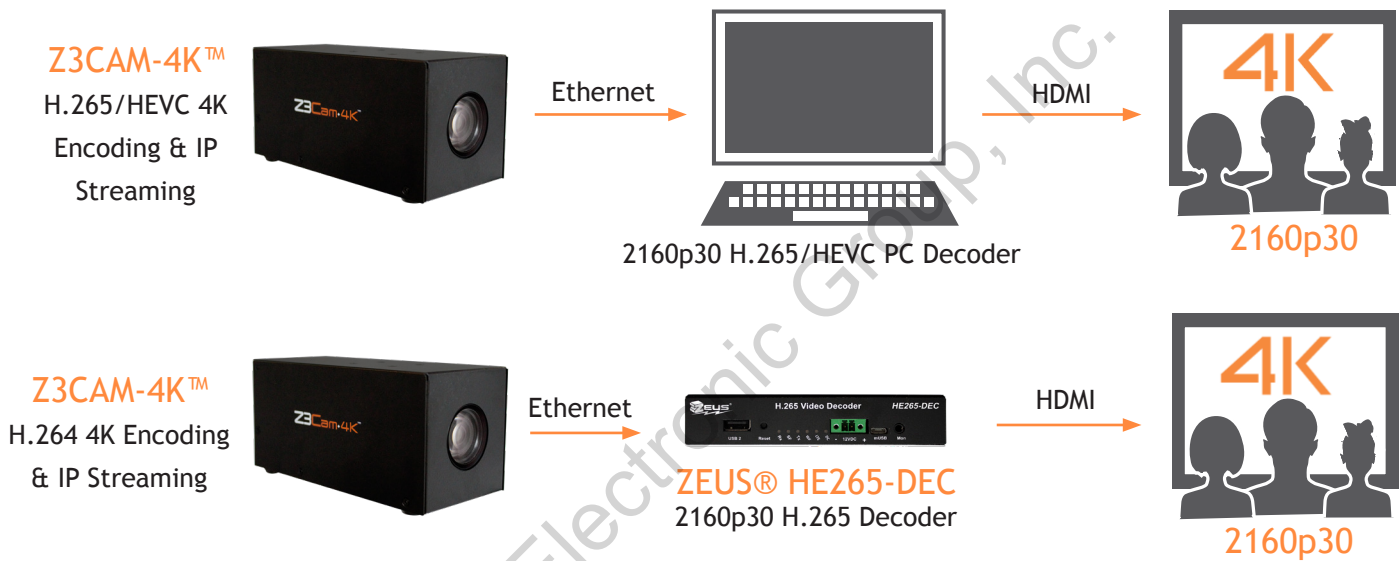

APPLICATIONS

- Broadcast
- Industrial
- Medical
- Security and Surveillance
- Corporate

Details

Camera Features	<ul style="list-style-type: none"> • 30x optical zoom in 2160p30 mode using Sony's Super Resolution Zoom • 40x optical zoom in 1080p30 mode using Sony's Super Resolution Zoom • Noise reduction algorithm for high frequency and high detail areas • Visibility enhancer ICR (Day and Night) • High sensitivity image processor • Easily mount to tripod or mounting bracket • Leverages Sony's FCB-ER8530 4K camera module
Streaming Features	<ul style="list-style-type: none"> • H.265, H.264 or MJPEG encoded video over IP with no additional equipment and no distance limitations • Supports 4K UHD and HD resolutions up to 30 fps (2160p, 1080p, 720p, and lower) • Outputs RTP, RTSP, MPEG-2 TS or RTMP • Simultaneously stream and/or record in multiple resolutions and bitrates • Supports unicast and multicast streaming • Compatible with Wowza Streaming Engine™ and YouTube Live*
Control	<ul style="list-style-type: none"> • Z3 web interface for Control and configuration • Pass Sony VISCA™ Camera Control Commands over IP • Supports ONVIF® Profile S • Pelco-D PTZ control
Recording	<ul style="list-style-type: none"> • Compressed USB recording
Decoder Options	<ul style="list-style-type: none"> • Compatible with ZEUS® HE265-DEC decoder (also available from Z3 Technology) • PC decoding

4K IP STREAMING

OPERATING CONTROLS

- ① RS-232 Serial
- ② USB 2.0
- ③ Audio Input
- ④ GigE with PoE Support
- ⑤ Status LED
- ⑥ Composite Output
- ⑦ 12V DC Power

ORDERING OPTIONS

- Z3Cam-4K™**
Model: Z8530
Complete Solution
- 4K IP Camera
 - Power Supply
 - Serial Cable
 - Documentation