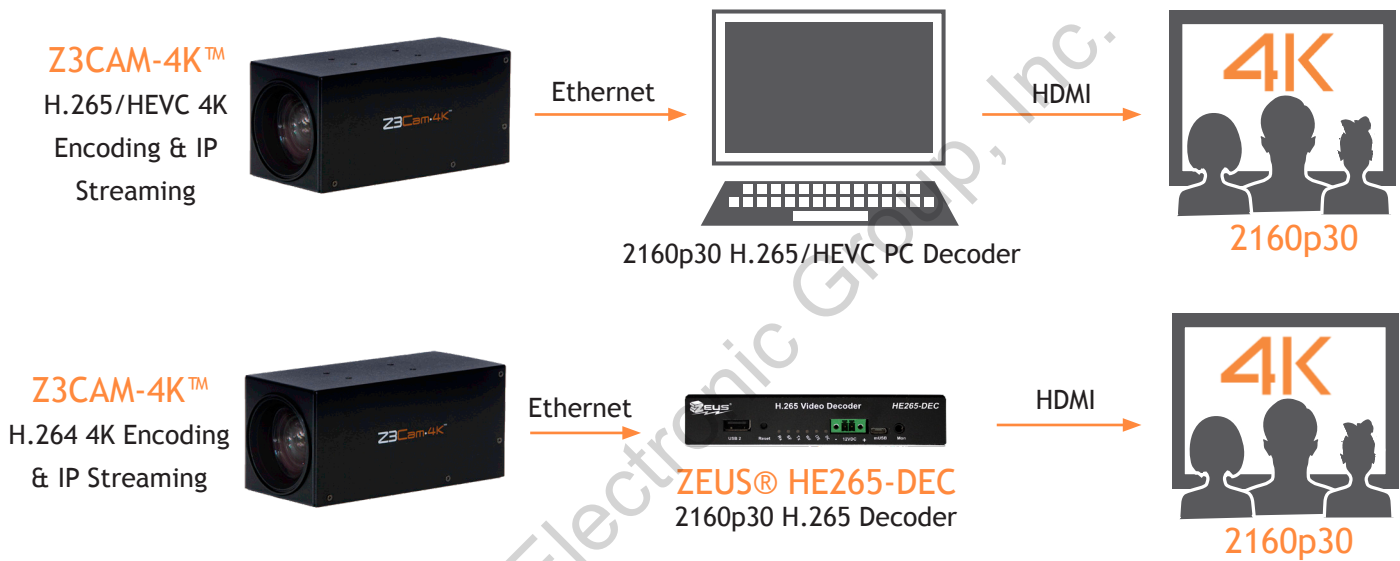

Specifications

Interfaces	Gigabit Ethernet, USB 2.0, Audio Input and Composite Output	
Power	PoE or 12V DC	
Power Consumption	7.5W typical while encoding H.265/HEVC video	
Temperature & Humidity	Operating: -5 to 50 °C at 20-80% Relative Humidity	Storage: -10 to 60 °C at 20-80% Relative Humidity
Mount	1/4 20 UNC tripod screw hole on bottom of unit	
Dimensions (L x W x H)	144 x 64 x 66 mm (5.6 x 2.5 x 2.6 in)	
Weight	818 g (1.8 lb)	
Package Contents	Z3Cam-4K camera and 12V Power Supply	
Additional Components	Add a wifi USB dongle for wireless connectivity**	

4K IP STREAMING

OPERATING CONTROLS