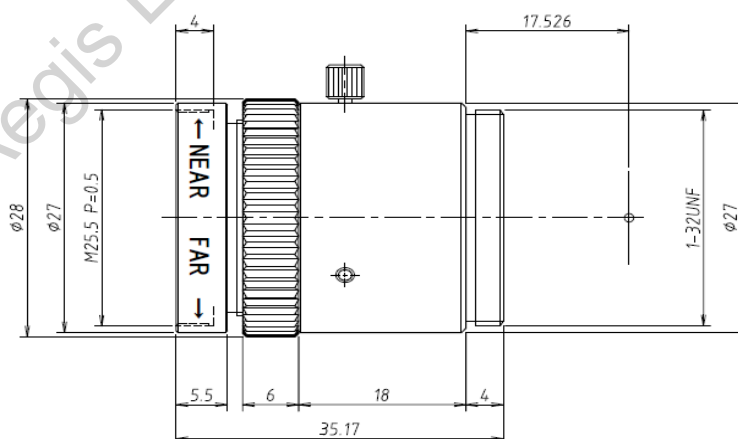

M3520-MPW2-R series

f=35mm F2.0/F4.0/F5.6/F8.0/F11.0
for 2/3 type Cameras, Ruggedized 5 Megapixel
C-Mount

Model No.		M3520-MPW2		Effective	Front	φ 18.0mm	
Focal Length		35mm		Lens Aperture	Rear	φ 12.0mm	
Max. Aperture Ratio		1:2.0		Distortion	2/3 type	0.011%(γ=5.5)	
Max. Image Format		8.8mm x 6.6mm(φ 11mm)			1/1.8 type	0.010%(γ=4.32)	
Operation Range	Iris	F2.0/F4.0/F5.6/F8.0/F11.0			1/2 type	0.009%(γ=4.0)	
	Focus	0.2m - Inf.		Back Focal Length	18.0mm		
Control	Iris	Fix		Flange Back Length	17.526mm		
	Focus	Manual		Mount	C-Mount		
Object Dimension at M.O.D.	2/3 Type	3.48cm x 4.63cm		Filter Size	M25.5 P=0.5mm		
	1/1.8 Type	2.74cm x 3.63cm		Dimensions	φ 28mm x 35.17mm		
	1/2 Type	2.53cm x 3.37cm		Weight	45g		
Angle of View	D	2/3 type	17.8°	1/1.8 type	14.0°	1/2 type	13.0°
	H		14.3°		11.2°		10.4°
	V		10.7°		8.5°		7.8°
Operating Temperature		-10°C - +50°C					

M.O.D. : Minimum Object Distance

Dimensions

Model No.	Aperture(F)
M3520-MPW2-R	F2.0
M3540-MPW2-R	F4.0
M3556-MPW2-R	F5.6
M3580-MPW2-R	F8.0
M3511-MPW2-R	F11.0