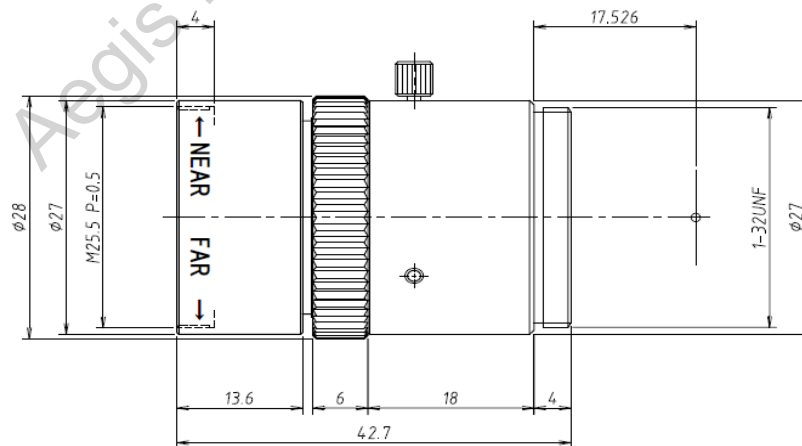

# M1224-MPW2-R series

f=12mm F2.4/F4.0/F5.6/F8.0/F11.0  
for 2/3 type Cameras, Ruggedized 5 Megapixel  
C-Mount

Model No.		M1224-MPW2		Effective	Front	φ 19.5mm	
Focal Length		12mm		Lens Aperture	Rear	φ 13.5mm	
Max. Aperture Ratio		1:2.4		Distortion	2/3 type	-0.05%(y=5.5)	
Max. Image Format		8.8mm x 6.6mm(φ 11mm)			1/1.8 type	-0.34%(y=4.32)	
Operation Range		F2.4/F4.0/F5.6/F8.0/F11.0			1/2 type	-0.35%(y=4.0)	
Control	Iris	Fix		Back Focal Length		14.39mm	
	Focus	Manual		Flange Back Length		17.526mm	
Object Dimension at M.O.D.	2/3 Type	6.4cm x 8.5cm		Mount		C-Mount	
	1/1.8 Type	5.0cm x 6.7cm		Filter Size		M25.5 P=0.5mm	
	1/2 Type	4.6cm x 6.2cm		Dimensions		φ 28mm x 42.7mm	
Angle of View	D	2/3 Type	48.6°	1/1.8 Type	39.1°	1/2 Type	36.5°
	H		39.8°		31.7°		29.5°
	V		30.4°		24.0°		22.3°
Operating Temperature		-10°C - +50°C					

M.O.D. : Minimum Object Distance

## Dimensions

Model No.	Aperture(F)
M1224-MPW2-R	F2.4
M1240-MPW2-R	F4.0
M1256-MPW2-R	F5.6
M1280-MPW2-R	F8.0
M1211-MPW2-R	F11.0