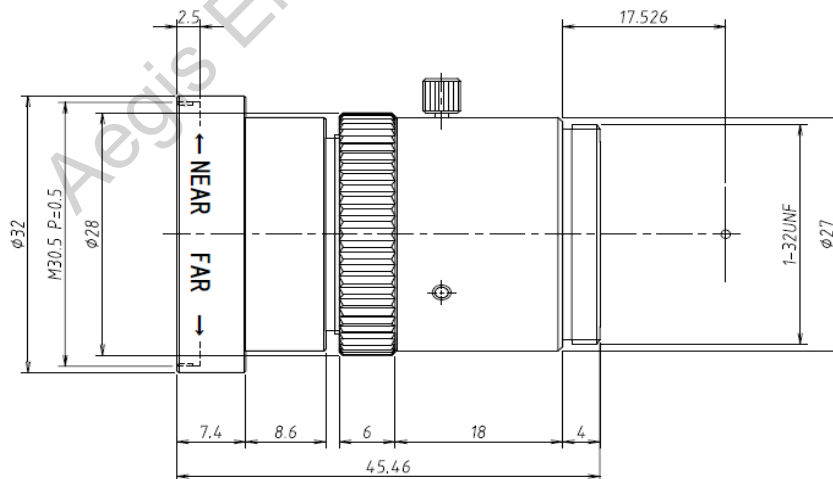

## M0824-MPW2-R series

**f=8mm F2.4/F4.0/F5.6/F8.0/F11.0**  
**for 2/3 type Cameras, Ruggedized 5 Megapixel**  
**C-Mount**

Model No.		M0824-MPW2-R series		Effective	Front	φ 21.0mm	
Focal Length		8mm		Lens Aperture	Rear	φ 12.0mm	
Max. Aperture Ratio		1:2.4		Distortion	2/3 type	-1.87%(y=5.5)	
Max. Image Format		8.8mm x 6.6mm(φ 11mm)			1/1.8 type	-1.55%(y=4.32)	
Operation Range	Iris	F2.4/F4.0/F5.6/F8.0/F11.0			1/2 type	-1.427%(y=4.0)	
	Focus	0.05m - Inf.		Back Focal Length	13.7mm		
Control	Iris	Fix		Flange Back Length	17.526mm		
	Focus	Manual		Mount	C-Mount		
Object Dimension at M.O.D.	2/3 Type	5.4cm x 7.4cm		Filter Size	M30.5 P=0.5mm		
	1/1.8 Type	4.3cm x 5.7cm		Dimensions	φ 32mm x 45.46mm		
	1/2 Type	3.9cm x 5.3cm		Weight	62g		
Angle of View	D	2/3 Type	69.32°	1/1.8 Type	56.9°	1/2 Type	53.23°
	H		57.80°		46.72°		43.74°
	V		44.36°		35.75°		33.23°
Operating Temperature		-10°C - +50°C					

M.O.D. : Minimum Object Distance

### Dimensions

Model No.	Aperture(F)
M0824-MPW2-R	F2.4
M0840-MPW2-R	F4.0
M0856-MPW2-R	F5.6
M0880-MPW2-R	F8.0
M0811-MPW2-R	F11.0