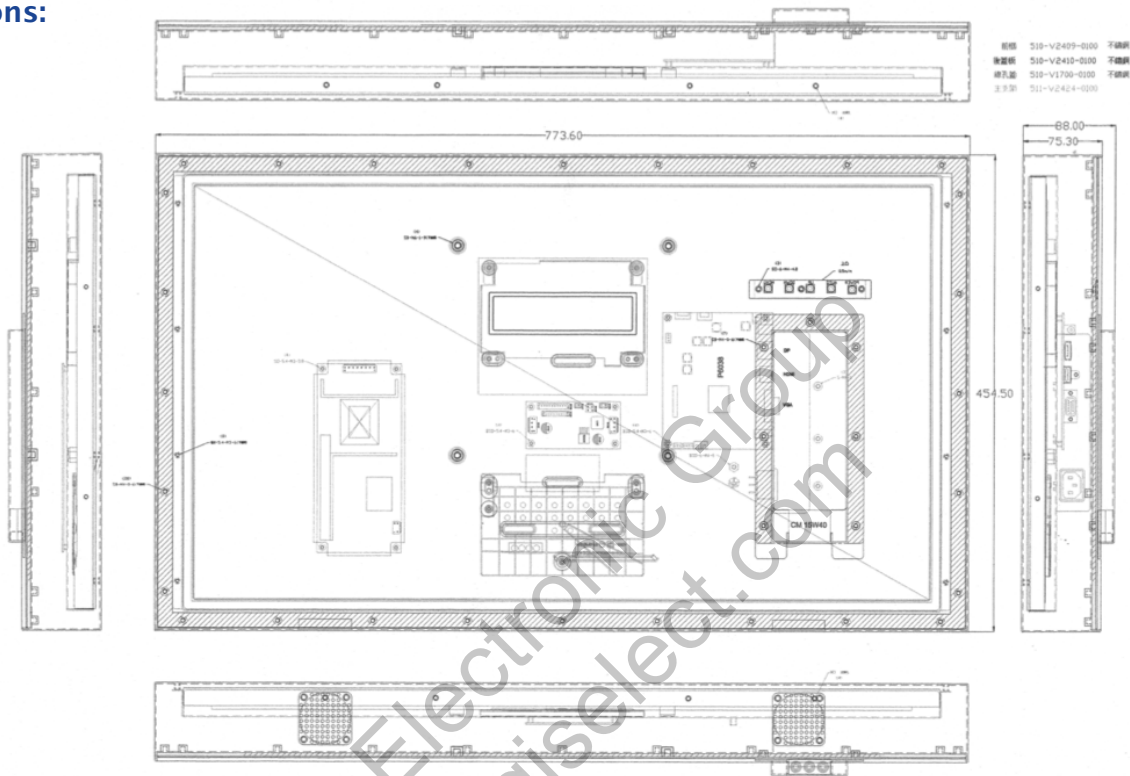

Specifications

	SRMW-32R-SS
MODEL	SRMW-32R-SS
LCD Panel	32" Color MVA Panel; LED Backlights
Display Resolution	1920 x 1080 (1080p/60 Full HD)
Viewable Area	27.48" (W) x 15.46" (H) (698.4 x 392.85 mm)
Pixel Pitch	0.364mm x 0.364mm
Display Colors	16.7 M
Aspect Ratio	16:9
Brightness	1,000 nits
Contrast Ratio	3,000:1
Viewing Angle	178° (H) x 178° (W)
Response Time	8 msec (gray to gray)
Control	OSD (On-Screen Display) via Rear Panel Pushbuttons
Video Inputs	VGA, HDMI, DisplayPort
Power Requirement	90-240 VAC
Power Consumption	100 Watts
Enclosure	NEMA 4X Weatherproof Stainless Steel (Vent Holes On Bottom)
Mounting	200 x 200 mm Rear VESA Mount Holes
Operating Temperature	32° to 140° F (0 to +60° C)
Shock	50 G (11 msec, ½ sine)
Vibration	1.5 G RMS 10-300Hz
Dimensions	30.45" (W) x 17.89" (H) x 3.46" (D) (773.6 x 454.5 x 79.4 x 88 mm)
Weight	39.2 lbs (17.78 kg)
Warranty	3-Years

SRMW-32R-SS

32" Outdoor Sunlight Readable LCD Monitor

Dimensions:

Standard Accessories:

- AC Power Cord
- VGA Cable
- HDMI Cable

Available Options:

- DVI Input
- Composite (BNC) Input
- Wall Mount Brackets
- Private Label
- Other Customer-Specific Modifications