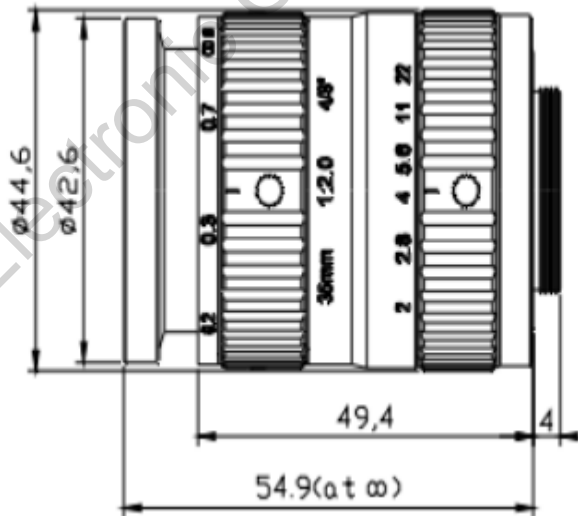

FA Lens Spec

Model NO.		SA3520M-10MP		Specification	Fixed focal Manual iris 10MP
Focal Length		35mm		Mount	C-Mount
F.No		F2.0-22		Filter Thread	M40.5*0.5
Max Image Format		Φ23mm (4/3")		Flange back Length	17.5mm
TV-Distortion		-0.56%		M. O. D	0.2m
Control	Iris	Manual		Dimension	Φ44.6*54.9
	Focus	Manual		operating temperature	-10℃~50℃
Field Of View	D	1"	25.9°	4/3"	36.6°
	H		20.8°		29.6°
	V		15.7°		22.4°

Dimension

Lens Picture